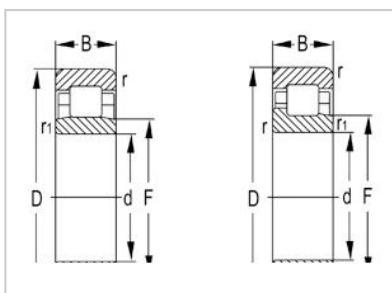

N Series

N200 Series-N214

Designation	N214
Principal Dimensions(mm)	
d	70
D	125
B	24
rs min	1.5
rs1min	1.5
Basic Load Ratings(KN)	
Dynamic(Cr)	83.5
Static(Cor)	95
Limited Speed(rpm)	
Grease	5500
Oil	6500
Weight (kg)	1.1