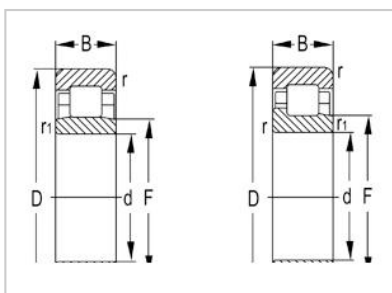

N Series

N300 Series-N319

Designation	<b>N319</b>
Principal Dimensions(mm)	
d	95
D	200
B	45
rs min	<b>3</b>
rs1min	<b>3</b>
Basic Load Ratings(KN)	
Dynamic(Cr)	259
Static(Cor)	285
Limited Speed(rpm)	
Grease	3400
Oil	4000
Weight (kg)	5.99