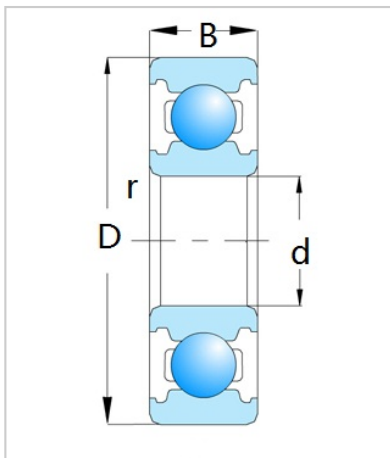

Deep Groove Ball Bearing

6900 Series-6900

Bearing Designation

Open	<b>6900</b>
RS	6900 RS
ZZ	6900 ZZ
Dimension [mm]	
d	10
D	22
B	<b>6</b>
rs min	0.3
Basic load ratings (kN)	
Cr	2.7
Cor	1.27
Speed ratings(rpm)	
Grease	30000
Oil	36000
Weight	
(Kg)	0.009