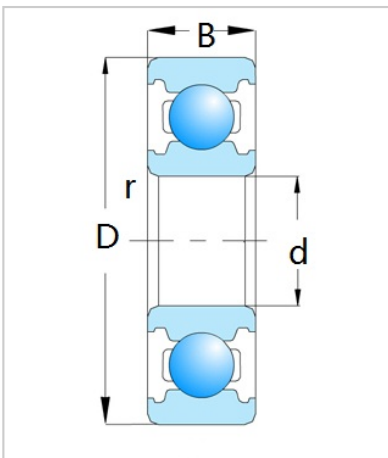

Deep Groove Ball Bearing

6900 Series-6901

Bearing Designation

Open	6901
RS	6901 RS
ZZ	6901 ZZ
Dimension [mm]	
d	12
D	24
B	6
rs min	0.3
Basic load ratings (kN)	
Cr	2.89
Cor	1.46
Speed ratings (rpm)	
Grease	27000
Oil	32000
Weight	
(Kg)	0.011