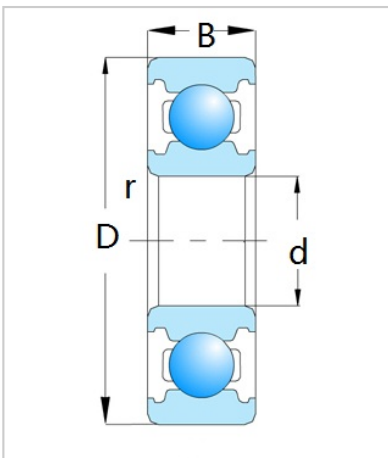

Deep Groove Ball Bearing

6900 Series-6904

Bearing Designation

Open	6904
RS	6904 RS
ZZ	6904 ZZ
Dimension [mm]	
d	20
D	37
B	9
rs min	0.3
Basic load ratings (kN)	
Cr	6.4
Cor	3.7
Speed ratings (rpm)	
Grease	19000
Oil	23000
Weight	
(Kg)	0.036