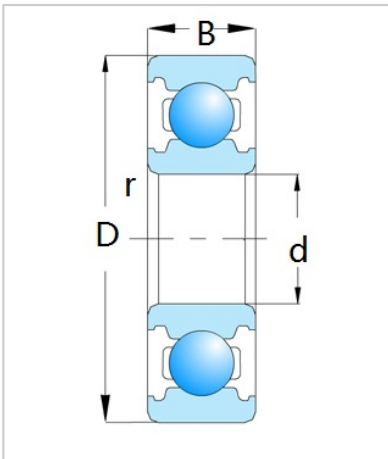

Deep Groove Ball Bearing

6900 Series-6905

Bearing Designation

Open	6905
RS	6905 RS
ZZ	6905 ZZ
Dimension [mm]	
d	25
D	42
B	9
rs min	0.3
Basic load ratings (kN)	
Cr	7.05
Cor	4.55
Speed ratings (rpm)	
Grease	16000
Oil	19000
Weight	
(Kg)	0.042