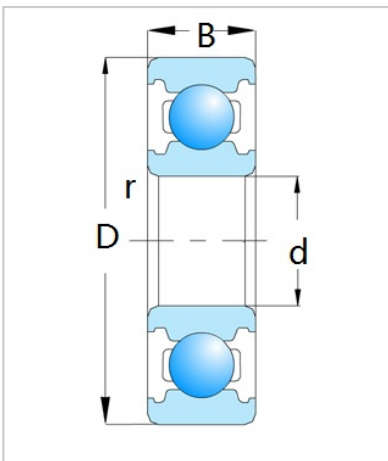

Deep Groove Ball Bearing

6900 Series-6906

Bearing Designation

Open	<b>6906</b>
RS	6906 RS
ZZ	6906 ZZ
Dimension [mm]	
d	30
D	47
B	<b>9</b>
rs min	0.3
Basic load ratings (kN)	
Cr	7.25
Cor	5
Speed ratings (rpm)	
Grease	14000
Oil	17000
Weight	
(Kg)	0.048