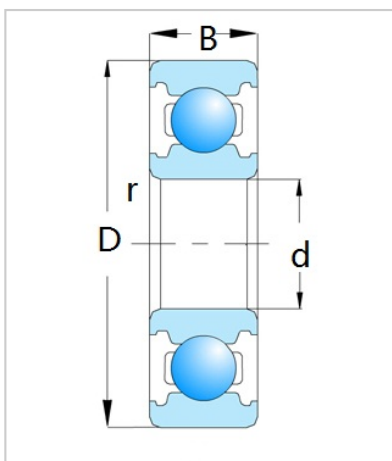

Deep Groove Ball Bearing

6900 Series-6907

Bearing Designation

Open	<b>6907</b>
RS	6907 RS
ZZ	6907 ZZ
Dimension [mm]	
d	35
D	55
B	10
rs min	0.6
Basic load ratings (kN)	
Cr	9.55
Cor	6.85
Speed ratings (rpm)	
Grease	12000
Oil	15000
Weight	
(Kg)	0.074