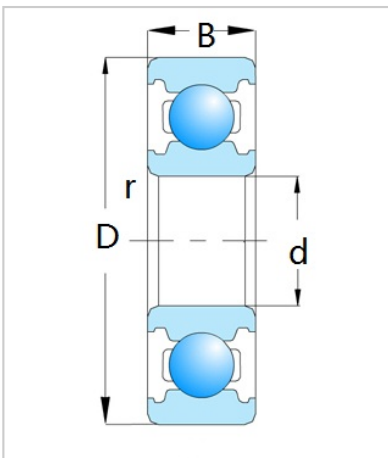

Deep Groove Ball Bearing

6900 Series-6910

Bearing Designation

Open	<b>6910</b>
RS	6910 RS
ZZ	6910 ZZ
Dimension [mm]	
d	50
D	72
B	12
rs min	0.6
Basic load ratings (kN)	
Cr	13.4
Cor	11.2
Speed ratings (rpm)	
Grease	8900
Oil	11000
Weight	
(Kg)	0.132