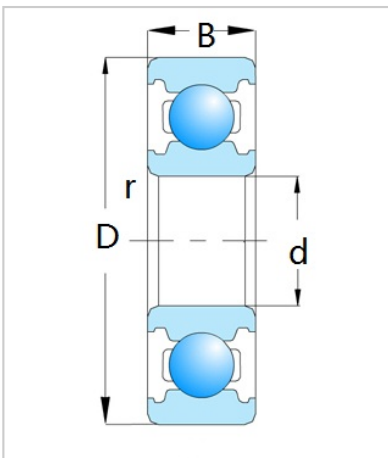

Deep Groove Ball Bearing

6900 Series-6914

Bearing Designation

Open	6914
RS	6914 RS
ZZ	6914 ZZ
Dimension [mm]	
d	70
D	100
B	16
rs min	1
Basic load ratings (kN)	
Cr	23.7
Cor	21.2
Speed ratings (rpm)	
Grease	6500
Oil	7700
Weight (Kg)	0.334