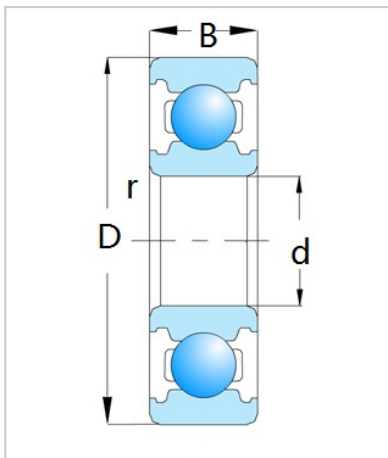

Deep Groove Ball Bearing

6900 Series-6915

Bearing Designation

Open	6915
RS	6915 RS
ZZ	6915 ZZ
Dimension [mm]	
d	75
D	105
B	16
rs min	1
Basic load ratings (kN)	
Cr	24.4
Cor	22.6
Speed ratings (rpm)	
Grease	6100
Oil	7200
Weight	
(Kg)	0.353