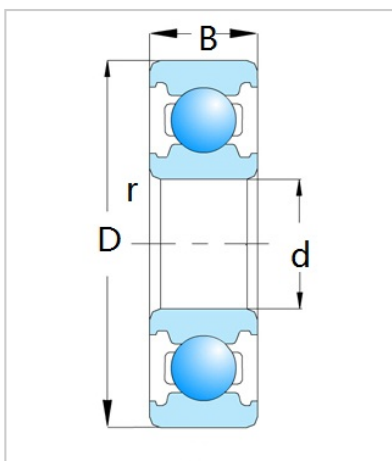

Deep Groove Ball Bearing

6900 Series-6916

Bearing Designation

Open	<b>6916</b>
RS	6916 RS
ZZ	6916 ZZ
Dimension [mm]	
d	80
D	110
B	<b>16</b>
rs min	<b>1</b>
Basic load ratings (kN)	
Cr	24.9
Cor	24
Speed ratings (rpm)	
Grease	5700
Oil	6700
Weight	
(Kg)	0.373