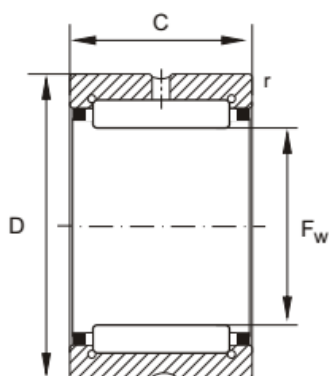

Needle Roller Bearing

NKS Series-NKS25

Bearing Designation	NKS25
FW	25
D	38
C	20
weight (kg)	65

Luoyang Auto Bearing Co.,Ltd-Tel:0598-3607100-Email:moore@lyautobearing.com-http://www.auto-bearing.com